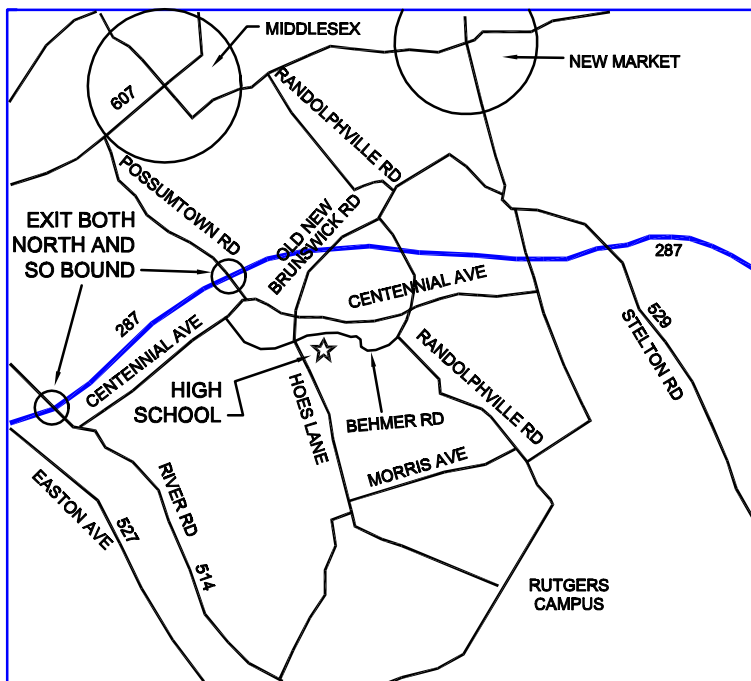

## V.E. Testing

Testing at hamfest.  
Please notify Drew, W2OU  
in advance at 732-801-4654  
or W2oudrew@gmail.com

Directions: 287 S take exit 8, 287 N take exit 7 - then follow hamfest SIGNS  
GPS users use: 110 Behmer Road, Piscataway, NJ 08854