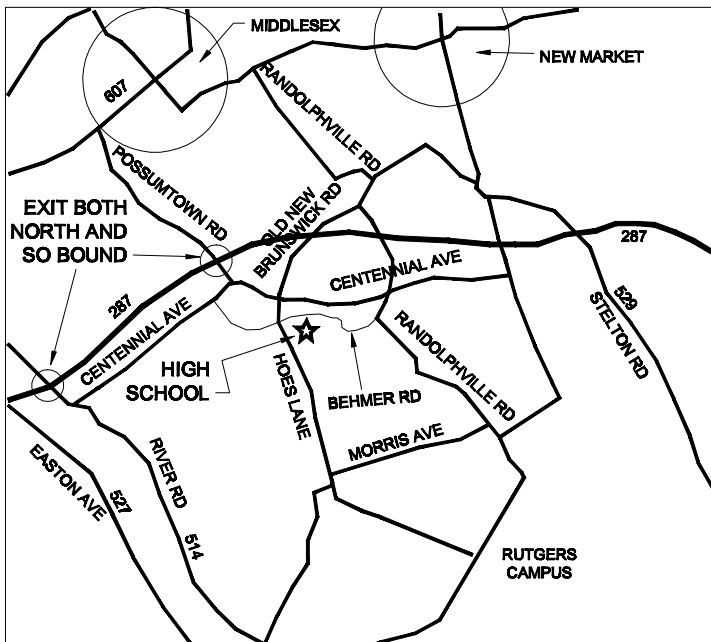

RARITAN VALLEY RADIO CLUB

presents the

W2QW - HAMFEST

Saturday - June 16, 2012 - 8 AM to 12 PM

Piscataway High School, Piscataway, NJ

- ★ Grand Prize Drawing
- ★ Large Outdoor Area
- ★ Ample Parking
- ★ XYL's & Kids FREE
- ★ Hot and Cold Food
- ★ Hourly Door Prize Drawings
- ★ Ham, SWL & Computer Equipment Dealers
- ★ Demonstrations
- ★ ARRL Sanctioned
- ★ New & used Electronics & Test Equipment
- ★ VE Exam Session - 10AM

Admission and Fees

General Admission: $7
Tailgating Spaces: $7+$7 adm.
$7 each additional space and/or person.
Open to Sellers at 6AM / Buyers at 8AM

For information call:

Enc - NW2P - 908-251-3938
--please call before 8:00 PM --

Tailgating Registration

Registration is conducted and sites are assigned as you enter the site.
Reserved locations exist only for vendors who contribute door prizes.
Limited A/C power available.

Talk-in:

146.625 - 442.250 - pl 141.3

V.E. Testing

Testing at hamfest.
Please notify Enc, NW2P
in advance at 908-251-3938
(no walk-ins)

For more information about the RVRC check out our Web Site at WWW.W2QW.ORG